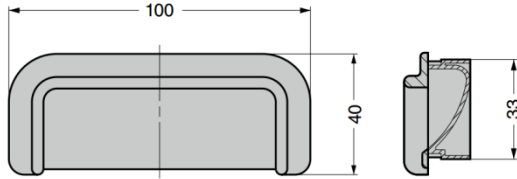

GUP-600 Recessed Pull

Material

- ABS, chrome finish

Part No.
GUP-600

GES-611 Recessed Pull

Material

- Stainless steel 304, satin finish

Part No.
GES-611/ET
GES-611/IT

ET

(*Male Studs / Copper
M5×0.8 Depth 10)

IT

(*Female Studs / Copper
M4×0.7 Depth 6)