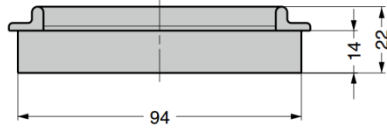

GUP-600 Recessed Pull

Material

- ABS, chrome finish

Part No.
GUP-600

GES-611 Recessed Pull

Material

- Stainless steel 304, satin finish

Part No.
GES-611/ET
GES-611/IT

ET

(*Male Studs / Copper
M5×0.8 Depth 10)

IT

(*Female Studs / Copper
M4×0.7 Depth 6)