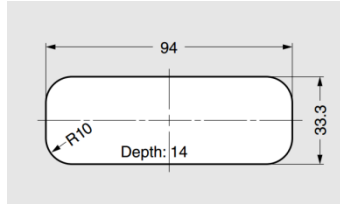

GUP-600 Recessed Pull

Material

- ABS, chrome finish

Part No.
GUP-600

GES-611 Recessed Pull

Material

- Stainless steel 304, satin finish

Part No.
GES-611/ET
GES-611/IT

ET

(*Male Studs / Copper
M5×0.8 Depth 10)

IT

(*Female Studs / Copper
M4×0.7 Depth 6)