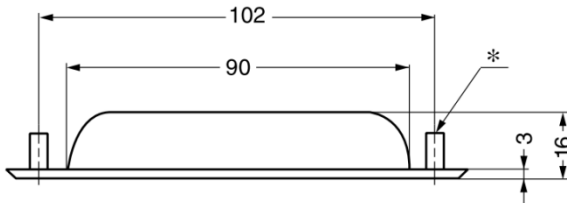

GUP-600 Recessed Pull

Material

- ABS, chrome finish

Part No.
GUP-600

GES-611 Recessed Pull

Material

- Stainless steel 304, satin finish

Part No.
GES-611/ET
GES-611/IT

ET

(*Male Studs / Copper
M5×0.8 Depth 10)

IT

(*Female Studs / Copper
M4×0.7 Depth 6)