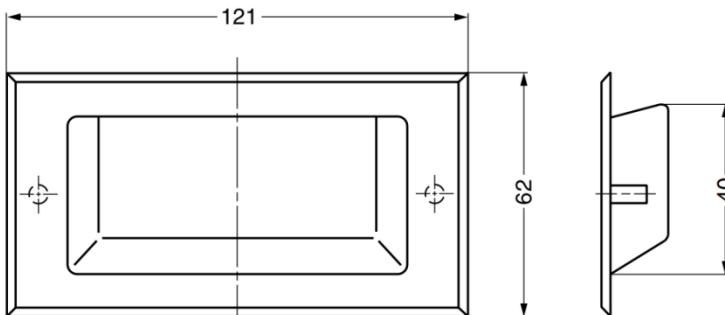

GUP-600 Recessed Pull

Material

- ABS, chrome finish

Part No.
GUP-600

GES-611 Recessed Pull

Material

- Stainless steel 304, satin finish

Part No.
GES-611/ET
GES-611/IT

ET

(*Male Studs / Copper
M5×0.8 Depth 10)

IT

(*Female Studs / Copper
M4×0.7 Depth 6)